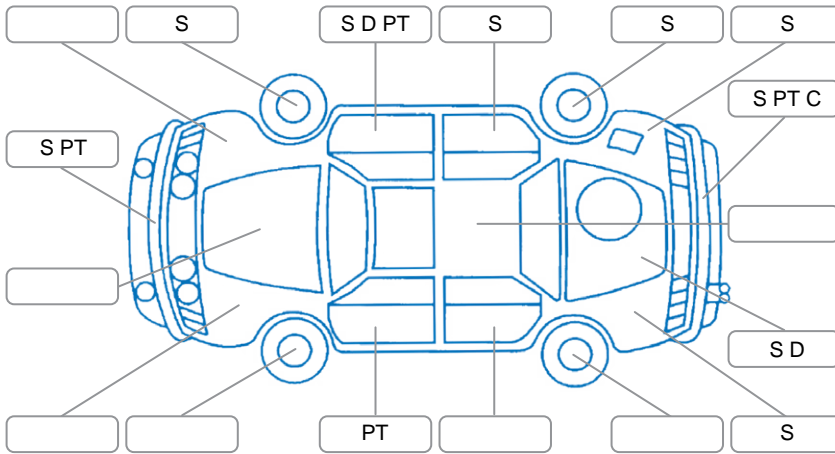

Report ID:	28,108,897	Version:	2
Created:	11 Apr 2026		

Make:	Toyota	Model:	Landcruiser Prado
Body Style:	SUV	Year:	2010
Rego No.:	FRG231	Rego Expiry:	31 May 2026
WoF Expiry:	14 Jan 2027	Odometer:	286,461 Kms
Good No.:	28108897	VIN:	JTEBH3FJ40K037541
Next Service:	292000	Service History:	Yes

**Key**  
 S = Scratch    R = Rust    C = Crack    \* = Decals    W = Significant scuffs  
 D = Dent    PT = Paint defect    P = Pin dent    SC = Stone Chips

Note: some defects and blemishes may not be displayed in the diagram

### Under Carriage and Under Bonnet Inspection Comments

Engine oil leak, right inner cv boot leak, underbody rust, lower arm bushes split, right running board bent,