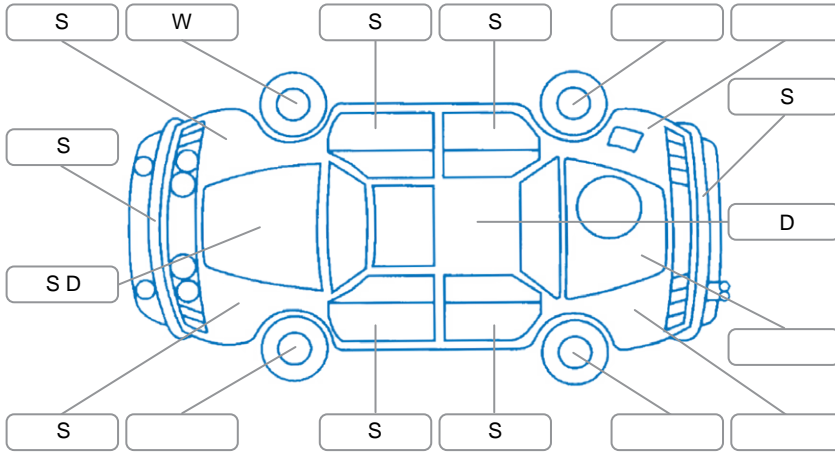

Report ID:	28,108,832	Version:	3
Created:	01 May 2026		

Make:	Honda	Model:	Jade
Body Style:	Hatchback	Year:	2016
Rego No.:	PSF428	Rego Expiry:	01 Sep 2026
WoF Expiry:	08 Feb 2027	Odometer:	102,057 Kms
Good No.:	28108832	VIN:	7AT08G9GX23006582
Next Service:	112,000 kms	Service History:	No

Key

S = Scratch R = Rust C = Crack * = Decals W = Significant scuffs
 D = Dent PT = Paint defect P = Pin dent SC = Stone Chips

Note: some defects and blemishes may not be displayed in the diagram

Body Inspection Comments