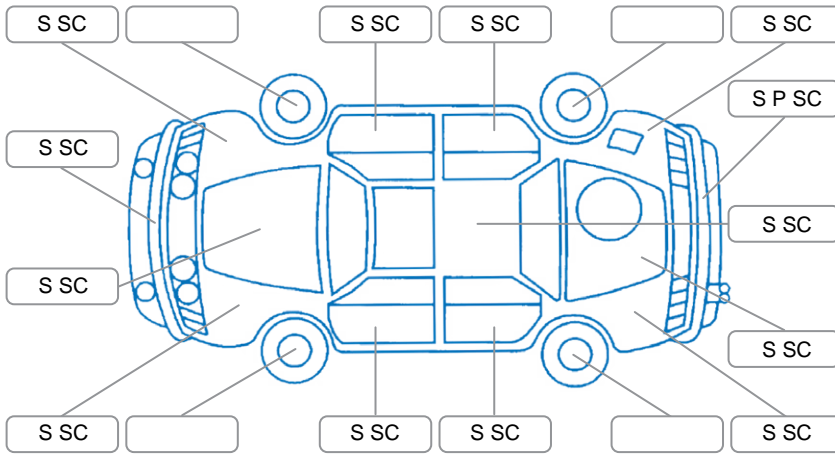

Report ID:	28,108,775	Version:	1
Created:	16 Apr 2026		

Make:	Suzuki	Model:	Baleno
Body Style:	Hatchback	Year:	2019
Rego No.:	MHG67	Rego Expiry:	12 May 2026
WoF Expiry:	27 Apr 2027	Odometer:	34,138 Kms
Good No.:	28108775	VIN:	MA3EWB42S00633444
Next Service:	49092	Service History:	Yes

Key

S = Scratch R = Rust C = Crack * = Decals W = Significant scuffs
 D = Dent PT = Paint defect P = Pin dent SC = Stone Chips

Note: some defects and blemishes may not be displayed in the diagram

Body Inspection Comments

Conditions During Body Inspection

Wet

Under Carriage and Under Bonnet Inspection Comments

Front wheel drive

Interior Comments

Seats:	Good
Carpets:	Good
Panels:	Good
Dashboard:	Good

General Comments

Drives well