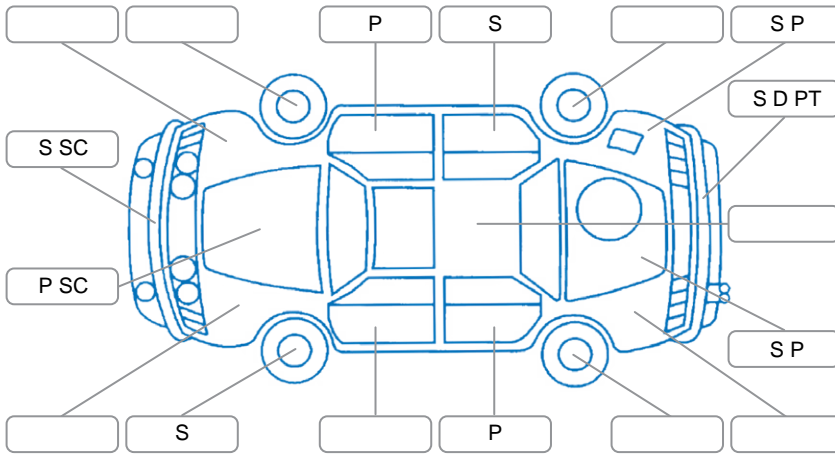

Report ID:	28,108,768	Version:	2
Created:	17 Apr 2026		

Make:	KIA	Model:	Sportage
Body Style:	SUV	Year:	2016
Rego No.:	JSD512	Rego Expiry:	29 Jun 2026
WoF Expiry:	01 May 2027	Odometer:	216,230 Kms
Good No.:	28108768	VIN:	KNAPN81AMG7028578
Next Service:	226,232km	Service History:	No

Key

S = Scratch R = Rust C = Crack * = Decals W = Significant scuffs
 D = Dent PT = Paint defect P = Pin dent SC = Stone Chips

Note: some defects and blemishes may not be displayed in the diagram

Body Inspection Comments

Rear bumper damaged.

Conditions During Body Inspection

Dry

Under Carriage and Under Bonnet Inspection Comments

Undertray damaged.

Interior Comments

Seats:	Average
Carpets:	Good
Panels:	Good
Dashboard:	Good

General Comments