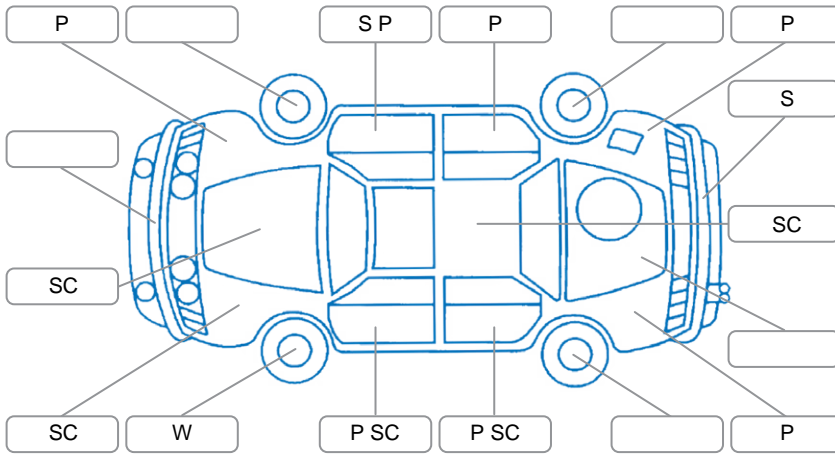

Report ID:	28,108,734	Version:	2
Created:	16 Apr 2026		

Make:	Mitsubishi	Model:	Eclipse Cross
Body Style:	SUV	Year:	2022
Rego No.:	NUM303	Rego Expiry:	16 Feb 2027
WoF Expiry:	16 Mar 2027	Odometer:	85,589 Kms
Good No.:	28108734	VIN:	JMFXDGL3WNZ001316
Next Service:	100,000Kms	Service History:	Yes

**Key**  
 S = Scratch    R = Rust    C = Crack    \* = Decals    W = Significant scuffs  
 D = Dent    PT = Paint defect    P = Pin dent    SC = Stone Chips

Note: some defects and blemishes may not be displayed in the diagram