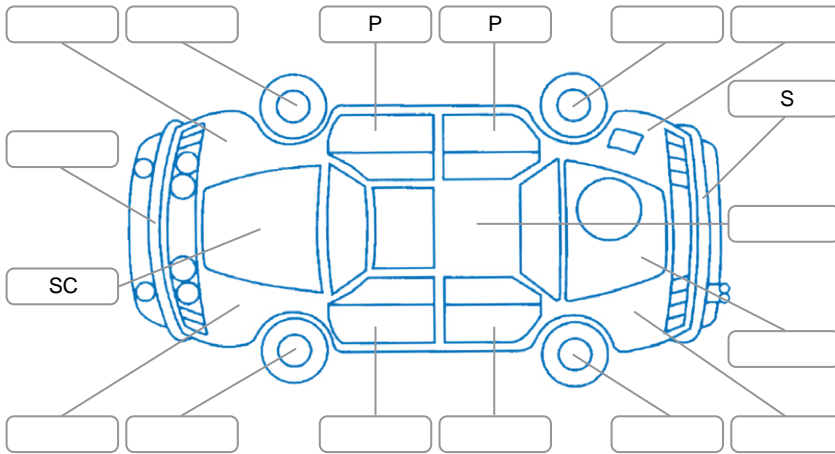

Report ID:	28,108,562	Version:	3
Created:	01 May 2026		

Make:	Subaru	Model:	XV
Body Style:	SUV	Year:	2016
Rego No.:	KFF245	Rego Expiry:	22 Nov 2026
WoF Expiry:	28 Apr 2027	Odometer:	114,252 Kms
Good No.:	28108562	VIN:	JF1GP7KC5HG201986
Next Service:	124,254 Kms	Service History:	No

Key
 S = Scratch R = Rust C = Crack * = Decals W = Significant scuffs
 D = Dent PT = Paint defect P = Pin dent SC = Stone Chips

Note: some defects and blemishes may not be displayed in the diagram

Body Inspection Comments

Conditions During Body Inspection: Dry

Under Carriage and Under Bonnet Inspection Comments

Interior Comments

Seats:	Good
Carpets:	Good
Panels:	Good
Dashboard:	Good

General Comments

Road Conditions During Test Drive	Dry
Engine Timing Mechanism	Timing Chain
Evidence of Cam Belt Replacement	<input type="checkbox"/> Yes <input type="checkbox"/> No Kms
Inspected by:	LukaAjitvan Woerden
Published by:	Harry Dodds
Inspection Date:	09 Apr 2026