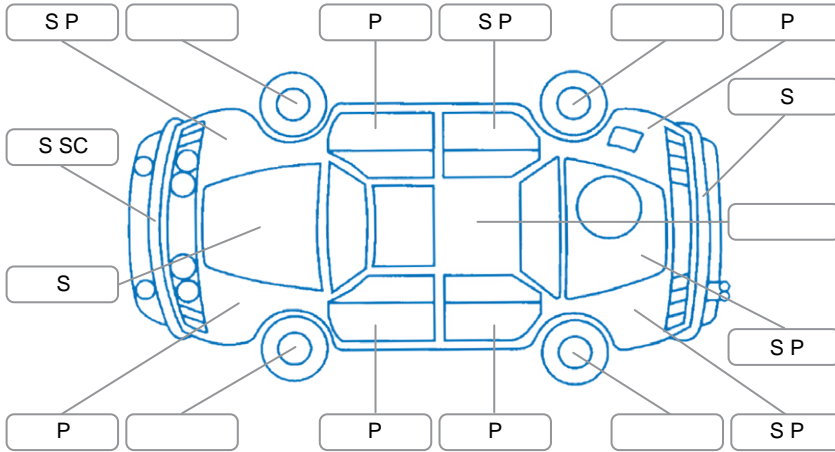

Report ID:	28,108,493	Version:	1
Created:	14 Apr 2026		

Make:	Toyota	Model:	Hilux
Body Style:	Utility	Year:	2021
Rego No.:	NGN598	Rego Expiry:	27 Apr 2026
WoF Expiry:	19 Dec 2026	Odometer:	79,992 Kms
Good No.:	28108493	VIN:	MROJA3DD300347663
Next Service:	89000	Service History:	Yes

Key

S = Scratch R = Rust C = Crack * = Decals W = Significant scuffs
 D = Dent PT = Paint defect P = Pin dent SC = Stone Chips

Note: some defects and blemishes may not be displayed in the diagram

Body Inspection Comments

Conditions During Body Inspection

Under Carriage and Under Bonnet Inspection Comments

Interior Comments

Seats:	Good
Carpets:	Good
Panels:	Good
Dashboard:	Good

General Comments

Road Conditions During Test Drive	Dry
Engine Timing Mechanism	Timing Chain
Evidence of Cam Belt Replacement	<input type="checkbox"/> Yes <input type="checkbox"/> No Kms
Inspected by:	Phillip Russel-Waimotu
Published by:	Phillip Russel-Waimotu
Inspection Date:	14 Apr 2026