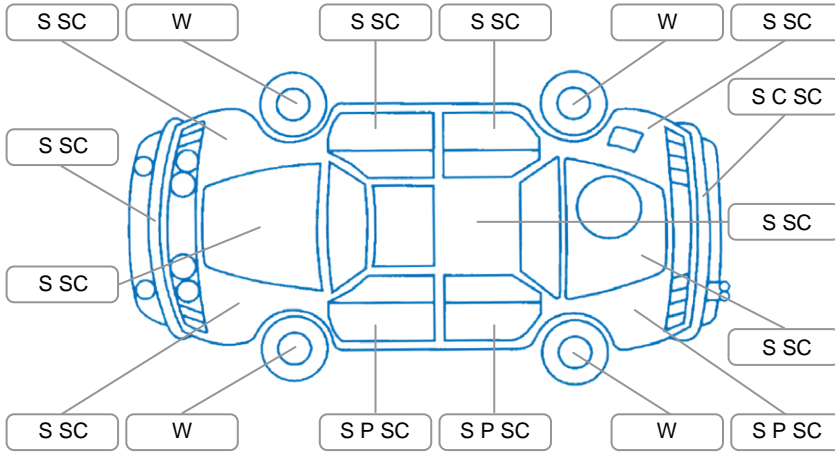

Report ID:	28,108,486	Version:	1
Created:	23 Apr 2026		

Make:	Mazda	Model:	Verisa
Body Style:	Hatchback	Year:	2009
Rego No.:	LCN868	Rego Expiry:	17 Sep 2026
WoF Expiry:	01 May 2027	Odometer:	107,217 Kms
Good No.:	28108486	VIN:	7AT0C103X17331742
Next Service:	117198	Service History:	No

Key
 S = Scratch R = Rust C = Crack * = Decals W = Significant scuffs
 D = Dent PT = Paint defect P = Pin dent SC = Stone Chips

Note: some defects and blemishes may not be displayed in the diagram

Body Inspection Comments

Front right hubcap missing

Conditions During Body Inspection Dry

Under Carriage and Under Bonnet Inspection Comments

Front wheel drive

Interior Comments

Seats:	Good
Carpets:	Good
Panels:	Good
Dashboard:	Good