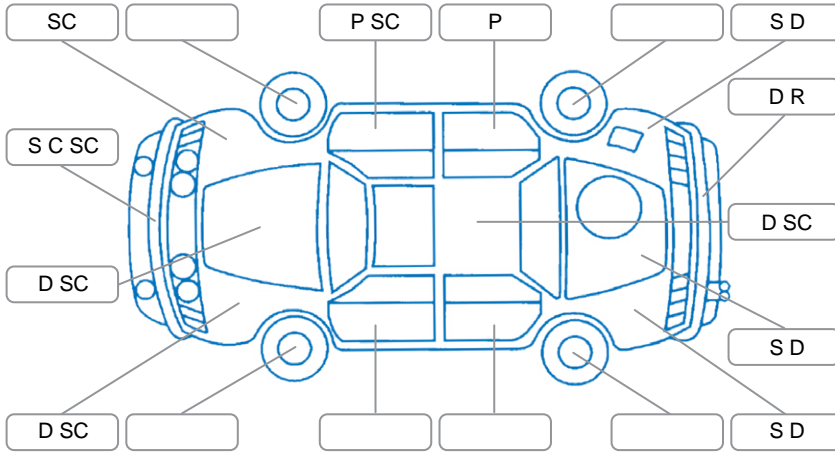

Report ID:	28,108,472	Version:	1
Created:	10 Apr 2026		

Make:	Ford	Model:	Ranger
Body Style:	Utility	Year:	2011
Rego No.:	GTU271	Rego Expiry:	08 May 2026
WoF Expiry:	10 Sep 2026	Odometer:	230,364 Kms
Good No.:	28108472	VIN:	MNAUMFF50BW101857
Next Service:		Service History:	No

Key

S = Scratch R = Rust C = Crack * = Decals W = Significant scuffs
 D = Dent PT = Paint defect P = Pin dent SC = Stone Chips

Note: some defects and blemishes may not be displayed in the diagram

Body Inspection Comments

Bonnet Release cable Broken , R/R Taillight Broken ,

Conditions During Body Inspection

Dry

Under Carriage and Under Bonnet Inspection Comments

Oil seepage lower engine Area & upper, Rust on under body of Vehicle.

Interior Comments

Seats:	Average
Carpets:	Average
Panels:	Average
Dashboard:	Good

General Comments

Washer Bottle Dash light on , water level is Full .

Road Conditions During Test Drive Dry

Engine Timing Mechanism Timing Chain