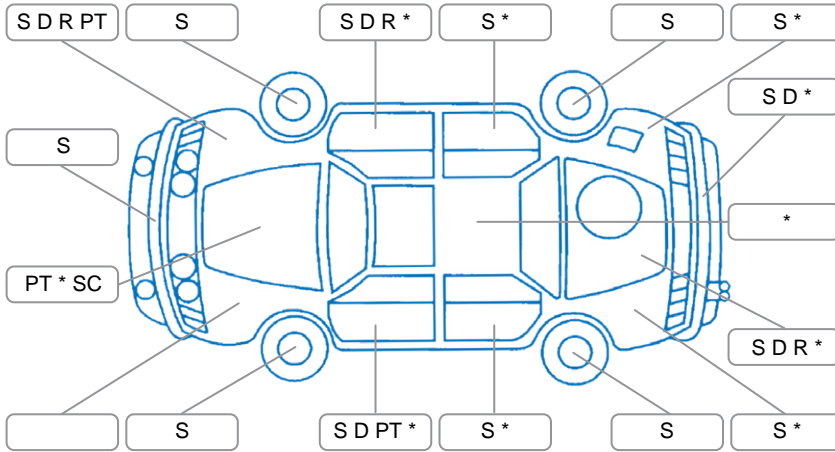

Report ID:	28,108,251	Version:	1
Created:	11 Apr 2026		

Make:	Ford	Model:	Transit
Body Style:	Van	Year:	2014
Rego No.:	HQG670	Rego Expiry:	30 Nov 2026
WoF Expiry:	29 Oct 2026	Odometer:	238,740 Kms
Good No.:	28108251	VIN:	WF0YXXTTGYEU34284
Next Service:	262129	Service History:	No

Key

S = Scratch R = Rust C = Crack * = Decals W = Significant scuffs
 D = Dent PT = Paint defect P = Pin dent SC = Stone Chips

Note: some defects and blemishes may not be displayed in the diagram

Body Inspection Comments

Windscreen crack outside cva ,

Conditions During Body Inspection

Under Carriage and Under Bonnet Inspection Comments

Underbody surface rust,transmission and engine minor oil leak,

Interior Comments

Seats:	driver seat torn
Carpets:	Average
Panels:	Average
Dashboard:	Average