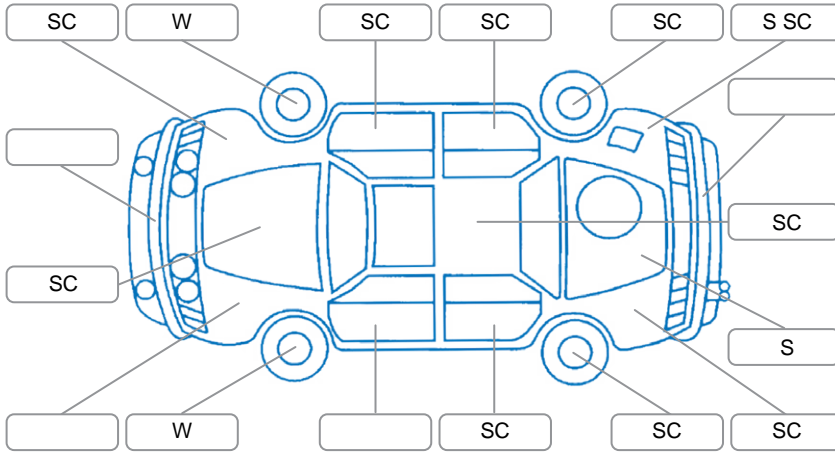

Report ID:	28,108,222	Version:	1
Created:	24 Apr 2026		

Make:	Nissan	Model:	Qashqai
Body Style:	SUV	Year:	2020
Rego No.:	MSS496	Rego Expiry:	27 Feb 2027
WoF Expiry:	01 Mar 2027	Odometer:	149,192 Kms
Good No.:	28108222	VIN:	SJNFBAJ11A2771879
Next Service:	162000	Service History:	Yes

Key

S = Scratch R = Rust C = Crack * = Decals W = Significant scuffs
 D = Dent PT = Paint defect P = Pin dent SC = Stone Chips

Note: some defects and blemishes may not be displayed in the diagram

Body Inspection Comments