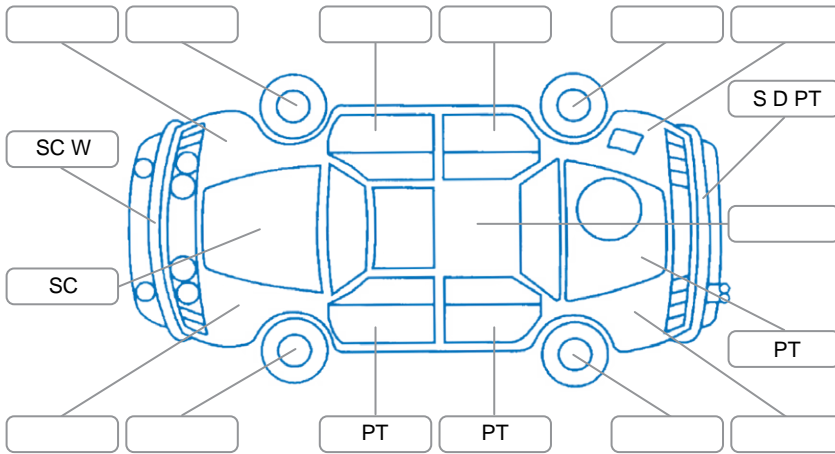

Report ID:	28,108,214	Version:	1
Created:	10 Apr 2026		

Make:	Toyota	Model:	Corolla
Body Style:	Wagon	Year:	2006
Rego No.:	HQL47	Rego Expiry:	31 Jul 2026
WoF Expiry:	05 Oct 2026	Odometer:	311,797 Kms
Good No.:	28108214	VIN:	7AT0H607X14169189
Next Service:	unknown	Service History:	No

Key

S = Scratch R = Rust C = Crack * = Decals W = Significant scuffs
 D = Dent PT = Paint defect P = Pin dent SC = Stone Chips

Note: some defects and blemishes may not be displayed in the diagram

Body Inspection Comments

Conditions During Body Inspection: Dry

Under Carriage and Under Bonnet Inspection Comments

Significant engine oil leaks
 Rear trailing arm bushes perished
 Rear tyres low

Interior Comments

Seats:	Good
Carpets:	Good
Panels:	Good
Dashboard:	Good