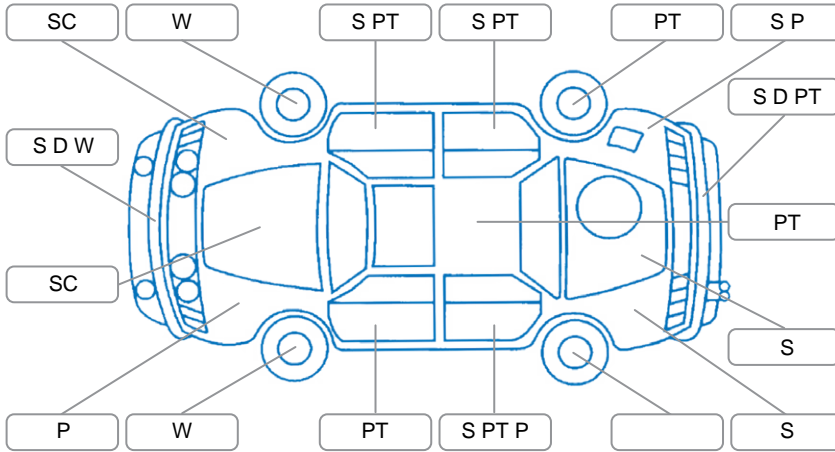

Report ID:	28,108,185	Version:	2
Created:	13 Apr 2026		

Make:	Honda	Model:	FIT
Body Style:	Hatchback	Year:	2011
Rego No.:	LKP183	Rego Expiry:	13 Sep 2026
WoF Expiry:	20 Oct 2026	Odometer:	100,231 Kms
Good No.:	28108185	VIN:	7AT08G2YX18047427
Next Service:	108,000 Kms	Service History:	No

**Key**

S = Scratch    R = Rust    C = Crack    \* = Decals    W = Significant scuffs  
 D = Dent    PT = Paint defect    P = Pin dent    SC = Stone Chips

Note: some defects and blemishes may not be displayed in the diagram