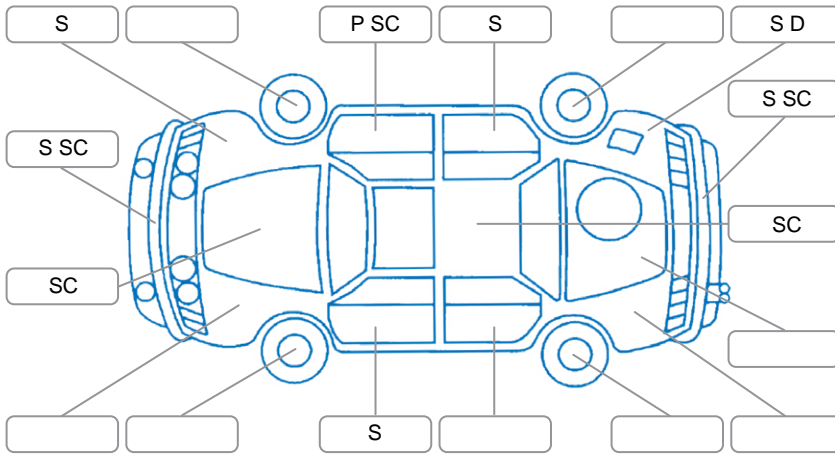

Report ID:	28,108,171	Version:	1
Created:	17 Apr 2026		

Make:	Holden	Model:	Captiva 7
Body Style:	SUV	Year:	2013
Rego No.:	RSD487	Rego Expiry:	19 Dec 2026
WoF Expiry:	16 Feb 2027	Odometer:	187,811 Kms
Good No.:	28108171	VIN:	KL3CD265JDB094521
Next Service:	197816	Service History:	No

Key
 S = Scratch R = Rust C = Crack * = Decals W = Significant scuffs
 D = Dent PT = Paint defect P = Pin dent SC = Stone Chips

Note: some defects and blemishes may not be displayed in the diagram

Body Inspection Comments

Minor stonechips on windscreen

Conditions During Body Inspection

Dry

Under Carriage and Under Bonnet Inspection Comments

4WD

Interior Comments

Seats:	Good
Carpets:	Good
Panels:	Good
Dashboard:	Good

General Comments