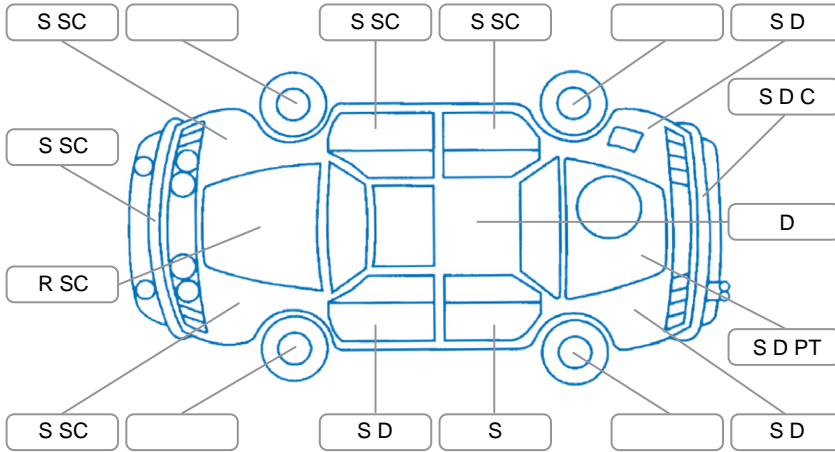

Report ID:	28,108,116	Version:	1
Created:	13 Apr 2026		

Make:	Nissan	Model:	Navara
Body Style:	Utility	Year:	2022
Rego No.:	NYQ259	Rego Expiry:	10 Oct 2026
WoF Expiry:	24 Dec 2026	Odometer:	130,732 Kms
Good No.:	28108116	VIN:	MNTCBAD23A0002215
Next Service:	139300	Service History:	Yes

### Key

S = Scratch    R = Rust    C = Crack    \* = Decals    W = Significant scuffs  
 D = Dent    PT = Paint defect    P = Pin dent    SC = Stone Chips

Note: some defects and blemishes may not be displayed in the diagram

### Under Carriage and Under Bonnet Inspection Comments

RWD  
 Engine oil leak