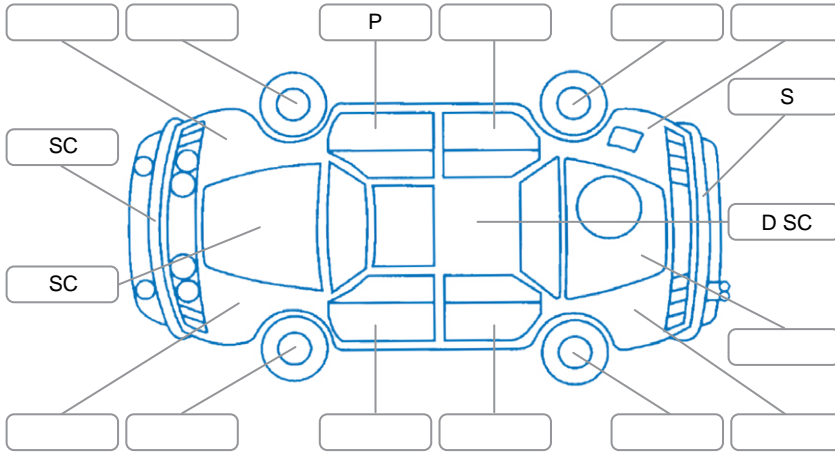

Report ID:	28,108,061	Version:	1
Created:	10 Apr 2026		

Make:	Mitsubishi	Model:	Pajero Sport
Body Style:	SUV	Year:	2021
Rego No.:	NSW236	Rego Expiry:	27 Jun 2026
WoF Expiry:	30 Jan 2027	Odometer:	71,573 Kms
Good No.:	28108061	VIN:	MMAGUKS10MH006786
Next Service:	83,000	Service History:	Yes

Key

S = Scratch R = Rust C = Crack * = Decals W = Significant scuffs
 D = Dent PT = Paint defect P = Pin dent SC = Stone Chips

Note: some defects and blemishes may not be displayed in the diagram

Body Inspection Comments