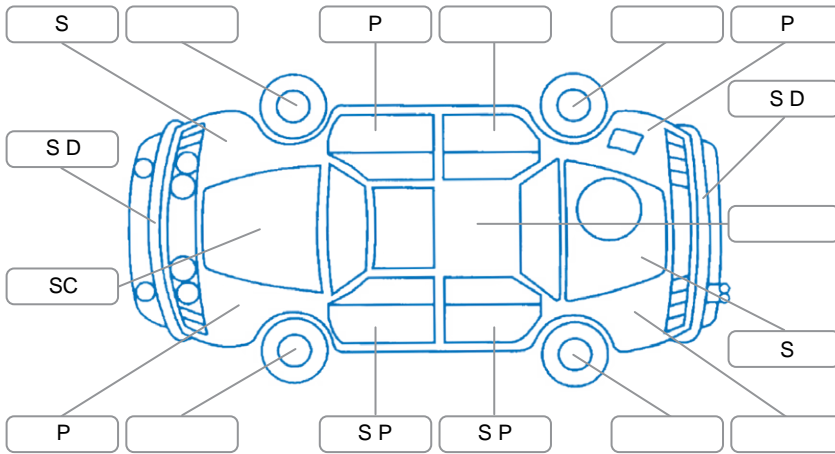

Report ID:	28,108,057	Version:	1
Created:	10 Apr 2026		

Make:	Daihatsu	Model:	Bego
Body Style:	Wagon	Year:	2007
Rego No.:	HQW225	Rego Expiry:	15 Jul 2026
WoF Expiry:	12 Jan 2027	Odometer:	115,481 Kms
Good No.:	28108057	VIN:	7AT0472GX14003423
Next Service:	Unknown	Service History:	No

Key
 S = Scratch R = Rust C = Crack * = Decals W = Significant scuffs
 D = Dent PT = Paint defect P = Pin dent SC = Stone Chips

Note: some defects and blemishes may not be displayed in the diagram

Body Inspection Comments

Tow Hook Cover missing from Front Bumper

Conditions During Body Inspection

Dry

Under Carriage and Under Bonnet Inspection Comments

Interior Comments

Seats:	Average
Carpets:	Average
Panels:	Average
Dashboard:	Average