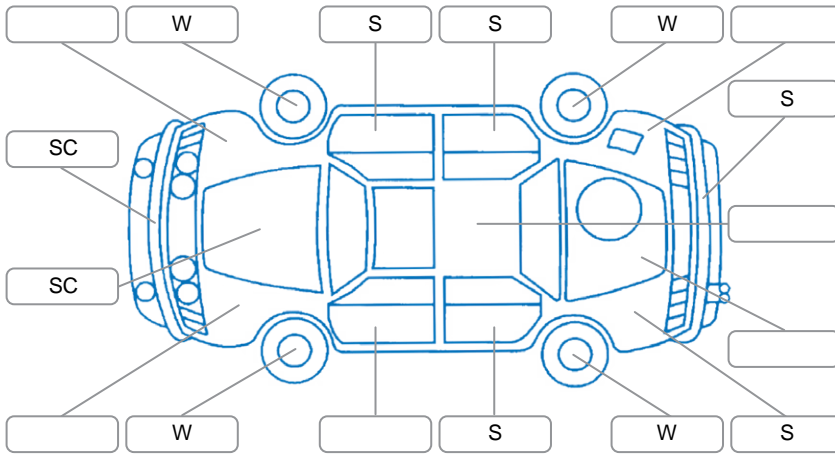

Report ID:	28,108,042	Version:	2
Created:	11 Apr 2026		

Make:	Hyundai	Model:	Tucson
Body Style:	SUV	Year:	2019
Rego No.:	MHP910	Rego Expiry:	16 Sep 2026
WoF Expiry:	20 Oct 2026	Odometer:	168,916 Kms
Good No.:	28108042	VIN:	TMAJ3812WLJ950921
Next Service:	178700	Service History:	Yes

**Key**  
 S = Scratch    R = Rust    C = Crack    \* = Decals    W = Significant scuffs  
 D = Dent    PT = Paint defect    P = Pin dent    SC = Stone Chips

Note: some defects and blemishes may not be displayed in the diagram