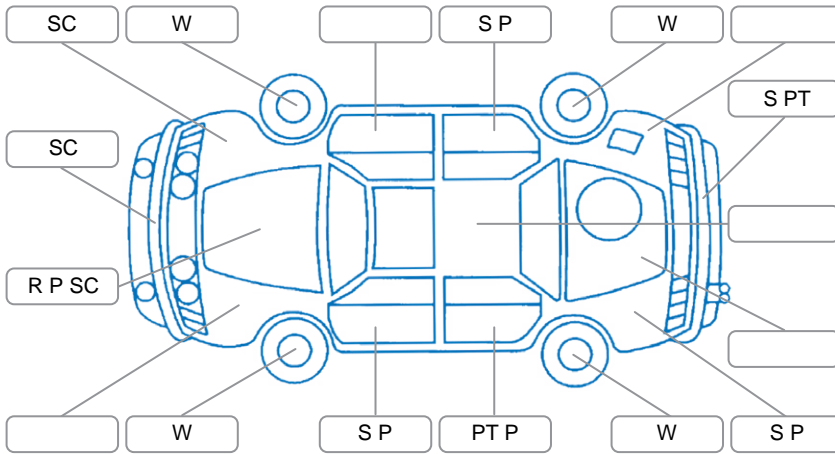

Report ID:	28,107,936	Version:	1
Created:	10 Apr 2026		

Make:	Suzuki	Model:	Swift
Body Style:	Hatchback	Year:	2008
Rego No.:	EKJ103	Rego Expiry:	28 Feb 2027
WoF Expiry:	17 Oct 2026	Odometer:	212,929 Kms
Good No.:	28107936	VIN:	JSAEZC21S00410828
Next Service:	220200kms	Service History:	Yes

Key
 S = Scratch R = Rust C = Crack * = Decals W = Significant scuffs
 D = Dent PT = Paint defect P = Pin dent SC = Stone Chips

Note: some defects and blemishes may not be displayed in the diagram

Body Inspection Comments

Unpainted repair on Back Bumper
 Paint fade on black trims

Conditions During Body Inspection Dry

Under Carriage and Under Bonnet Inspection Comments

Interior Comments

Seats:	Average
Carpets:	Average
Panels:	Average
Dashboard:	Average