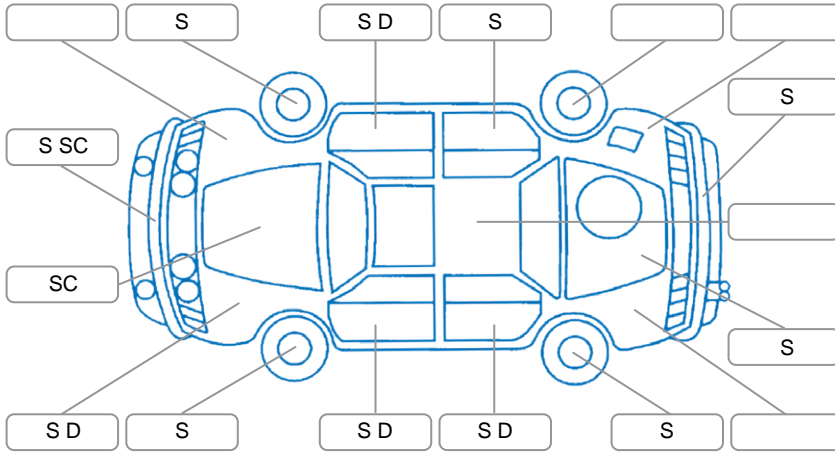

Report ID:	28,107,856	Version:	4
Created:	10 Apr 2026		

Make:	Polestar	Model:	Polestar 2
Body Style:	Hatchback	Year:	2022
Rego No.:	PPA474	Rego Expiry:	03 Nov 2026
WoF Expiry:		Odometer:	62,332 Kms
Good No.:	28107856	VIN:	YSMVSEFA1PL132985
Next Service:	60800	Service History:	Yes

**Key**

S = Scratch    R = Rust    C = Crack    \* = Decals    W = Significant scuffs  
 D = Dent    PT = Paint defect    P = Pin dent    SC = Stone Chips

Note: some defects and blemishes may not be displayed in the diagram