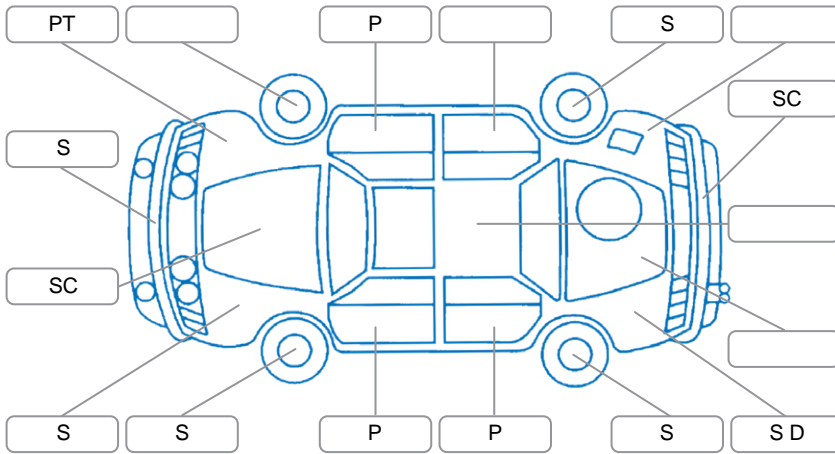

Report ID:	28,107,825	Version:	3
Created:	23 Apr 2026		

Make:	Mazda	Model:	Demio
Body Style:	Hatchback	Year:	2008
Rego No.:	LRR116	Rego Expiry:	04 Jun 2026
WoF Expiry:	23 Apr 2027	Odometer:	107,417 Kms
Good No.:	28107825	VIN:	7AT0C12HX18168140
Next Service:	117,460kms	Service History:	No

Key

S = Scratch R = Rust C = Crack * = Decals W = Significant scuffs
 D = Dent PT = Paint defect P = Pin dent SC = Stone Chips

Note: some defects and blemishes may not be displayed in the diagram

Body Inspection Comments