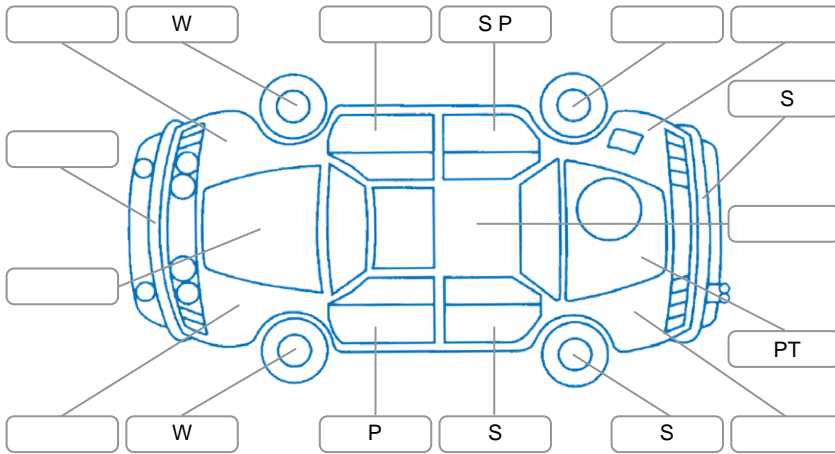

Report ID:	28,107,771	Version:	3
Created:	30 Apr 2026		

Make:	Toyota	Model:	Blade
Body Style:	Hatchback	Year:	2007
Rego No.:	HKD38	Rego Expiry:	10 Oct 2026
WoF Expiry:	13 May 2027	Odometer:	137,085 Kms
Good No.:	28107771	VIN:	7AT0H656X14025774
Next Service:	147000 kms	Service History:	No

**Key**  
 S = Scratch    R = Rust    C = Crack    \* = Decals    W = Significant scuffs  
 D = Dent    PT = Paint defect    P = Pin dent    SC = Stone Chips

Note: some defects and blemishes may not be displayed in the diagram