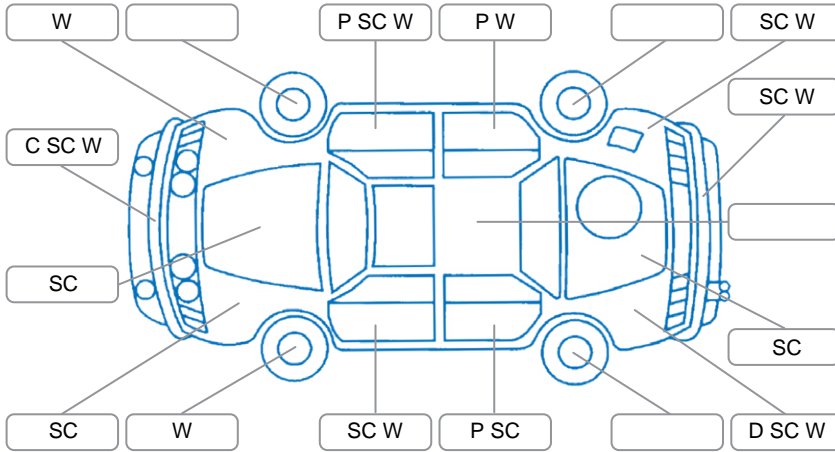

Report ID:	28,107,716	Version:	1
Created:	11 Apr 2026		

Make:	Mazda	Model:	Biante
Body Style:	Wagon	Year:	2010
Rego No.:	NZW260	Rego Expiry:	23 Apr 2026
WoF Expiry:	31 Mar 2026	Odometer:	174,509 Kms
Good No.:	28107716	VIN:	7AT0C145X21209865
Next Service:	172000	Service History:	No

**Key**

S = Scratch    R = Rust    C = Crack    \* = Decals    W = Significant scuffs  
 D = Dent    PT = Paint defect    P = Pin dent    SC = Stone Chips

Note: some defects and blemishes may not be displayed in the diagram