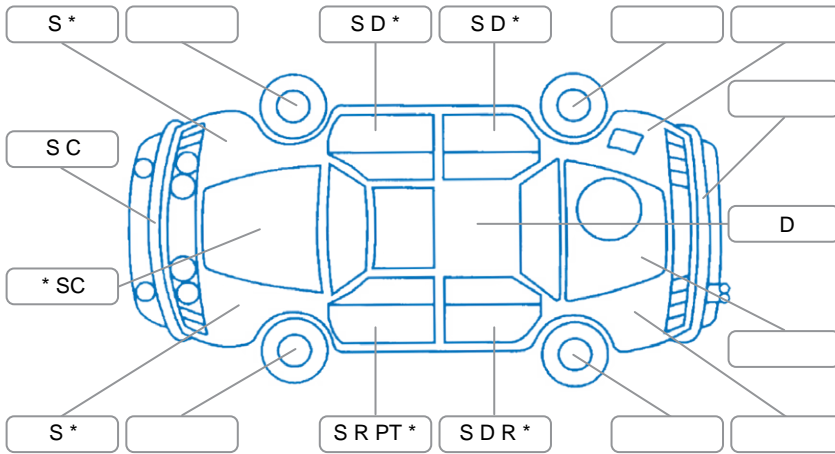

Report ID:	28,107,700	Version:	4
Created:	29 Apr 2026		

Make:	Mazda	Model:	Bt-50
Body Style:	Utility	Year:	2018
Rego No.:	LHK359	Rego Expiry:	29 Jul 2026
WoF Expiry:	19 Apr 2026	Odometer:	157,162 Kms
Good No.:	28107700	VIN:	MMOUR0YG100808265
Next Service:	159000	Service History:	Yes

Key
 S = Scratch R = Rust C = Crack * = Decals W = Significant scuffs
 D = Dent PT = Paint defect P = Pin dent SC = Stone Chips

Note: some defects and blemishes may not be displayed in the diagram

Body Inspection Comments

Conditions During Body Inspection

Under Carriage and Under Bonnet Inspection Comments

Underbody surface rust, front bar support bent,

Interior Comments

Seats:	driver seat torn,
Carpets:	Average
Panels:	driver side door panel cover missing,
Dashboard:	Average