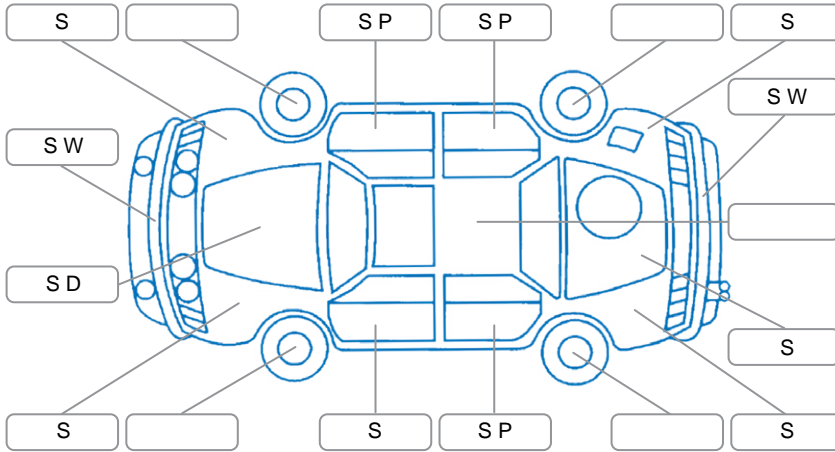

Report ID:	28,107,650	Version:	2
Created:	23 Apr 2026		

Make:	Toyota	Model:	IST
Body Style:	Hatchback	Year:	2004
Rego No.:	GTS770	Rego Expiry:	25 May 2026
WoF Expiry:	28 Apr 2027	Odometer:	144,644 Kms
Good No.:	28107650	VIN:	7AT0H647X13176654
Next Service:	154000	Service History:	No

Key

S = Scratch R = Rust C = Crack * = Decals W = Significant scuffs
 D = Dent PT = Paint defect P = Pin dent SC = Stone Chips

Note: some defects and blemishes may not be displayed in the diagram

Body Inspection Comments

Average

Conditions During Body Inspection

Dry

Under Carriage and Under Bonnet Inspection Comments

Ac not cold.
 Transmission sump leak.
 Drivebelt worn.

Interior Comments

Seats:	Average
Carpets:	Average
Panels:	Average
Dashboard:	Average