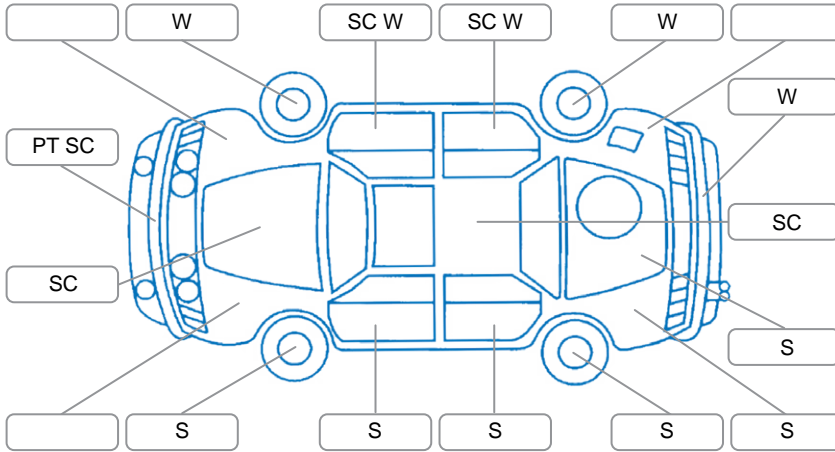

Report ID:	28,107,613	Version:	1
Created:	10 Apr 2026		

Make:	Honda	Model:	HR-V
Body Style:	SUV	Year:	2019
Rego No.:	MJS780	Rego Expiry:	29 Oct 2026
WoF Expiry:	24 Apr 2027	Odometer:	70,132 Kms
Good No.:	28107613	VIN:	MRHRU5830LP060591
Next Service:	80000	Service History:	No

Key

S = Scratch R = Rust C = Crack * = Decals W = Significant scuffs
D = Dent PT = Paint defect P = Pin dent SC = Stone Chips

Note: some defects and blemishes may not be displayed in the diagram

Body Inspection Comments

Significant scuff on right rear door
Significant stone chip on driver's side of windscreen

Conditions During Body Inspection Dry

Under Carriage and Under Bonnet Inspection Comments

Interior Comments

Seats:	Good
Carpets:	Good
Panels:	Good
Dashboard:	Good