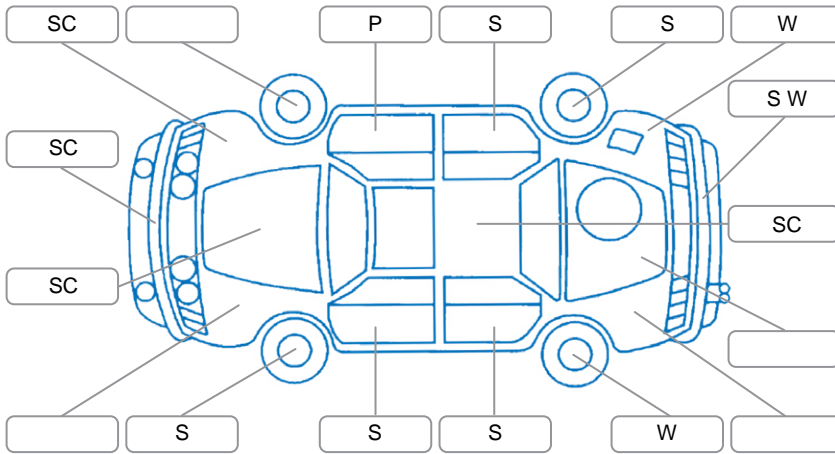

Key

S = Scratch R = Rust C = Crack * = Decals W = Significant scuffs
 D = Dent PT = Paint defect P = Pin dent SC = Stone Chips

Note: some defects and blemishes may not be displayed in the diagram

Body Inspection Comments

Stone chip near centre of windscreen

Conditions During Body Inspection

Dry

Under Carriage and Under Bonnet Inspection Comments

Interior Comments

Seats:	Good
Carpets:	Good
Panels:	Good
Dashboard:	Good

General Comments