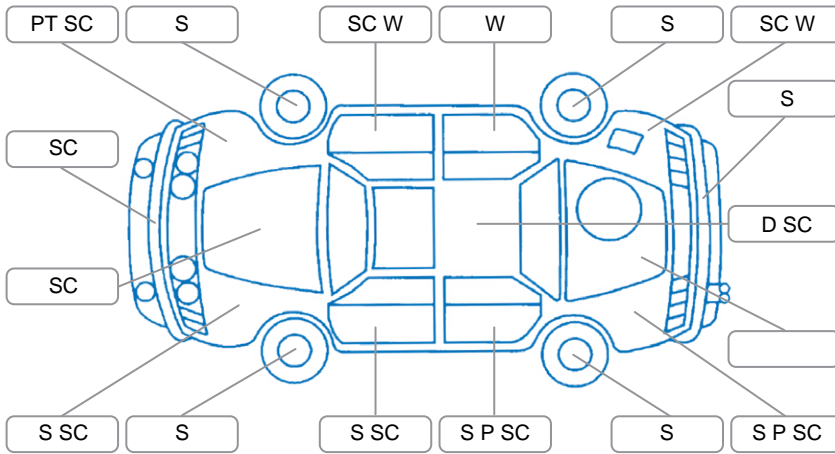

Report ID:	28,107,530	Version:	3
Created:	16 Apr 2026		

Make:	Mazda	Model:	Axela
Body Style:	Hatchback	Year:	2014
Rego No.:	NKG711	Rego Expiry:	30 Sep 2026
WoF Expiry:	27 Apr 2027	Odometer:	169,414 Kms
Good No.:	28107530	VIN:	7AT0C13JX20102595
Next Service:	180,000kms	Service History:	No

Key
 S = Scratch R = Rust C = Crack * = Decals W = Significant scuffs
 D = Dent PT = Paint defect P = Pin dent SC = Stone Chips

Note: some defects and blemishes may not be displayed in the diagram

Body Inspection Comments

Drivers door seal damaged.
 Chipped windscreen.

Conditions During Body Inspection Dry

Under Carriage and Under Bonnet Inspection Comments

Interior Comments

Seats:	Average
Carpets:	Average
Panels:	Average
Dashboard:	Average

General Comments

Petrol auto Axela hatch.

Road Conditions During Test Drive	Dry		
Engine Timing Mechanism	Timing Chain		
Evidence of Cam Belt Replacement	<input type="checkbox"/> Yes	<input type="checkbox"/> No	Kms
Inspected by:	Daryll Timms		
Published by:	Ashleigh Thomas		
Inspection Date:	10 Apr 2026		