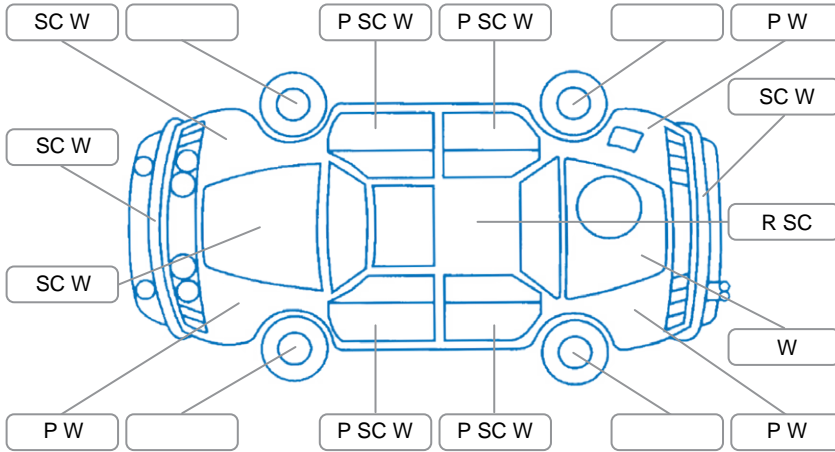

Report ID:	28,107,507	Version:	1
Created:	11 Apr 2026		

Make:	Mitsubishi	Model:	Pajero Sport
Body Style:	SUV	Year:	2019
Rego No.:	LYF137	Rego Expiry:	01 Jun 2026
WoF Expiry:	14 Apr 2027	Odometer:	147,451 Kms
Good No.:	28107507	VIN:	MMAGUKS10KH003112
Next Service:	150000	Service History:	Yes

Key
 S = Scratch R = Rust C = Crack * = Decals W = Significant scuffs
 D = Dent PT = Paint defect P = Pin dent SC = Stone Chips

Note: some defects and blemishes may not be displayed in the diagram

Body Inspection Comments