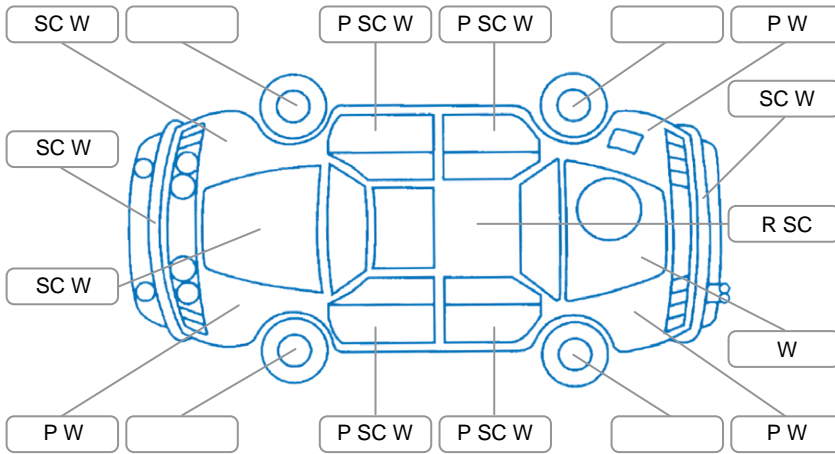

Report ID:	28,107,507	Version:	2
Created:	24 Apr 2026		

Make:	Mitsubishi	Model:	Pajero Sport
Body Style:	SUV	Year:	2019
Rego No.:	LYF137	Rego Expiry:	01 Jun 2026
WoF Expiry:	14 Apr 2027	Odometer:	147,451 Kms
Good No.:	28107507	VIN:	MMAGUKS10KH003112
Next Service:	157000kms	Service History:	Yes

**Key**

S = Scratch    R = Rust    C = Crack    \* = Decals    W = Significant scuffs  
 D = Dent    PT = Paint defect    P = Pin dent    SC = Stone Chips

Note: some defects and blemishes may not be displayed in the diagram