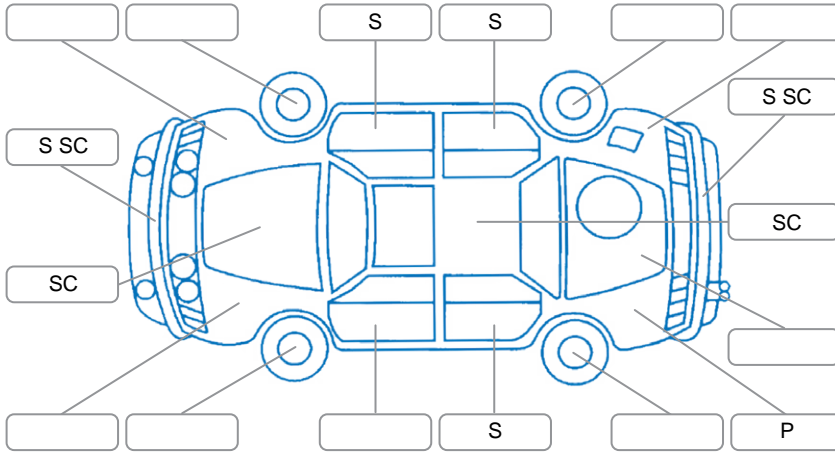

Report ID:	28,107,498	Version:	1
Created:	17 Apr 2026		

Make:	Hyundai	Model:	Sonata
Body Style:	Sedan	Year:	2015
Rego No.:	HWK633	Rego Expiry:	04 Aug 2026
WoF Expiry:	01 May 2027	Odometer:	145,613 Kms
Good No.:	28107498	VIN:	KMHE241FMFA081671
Next Service:	155610	Service History:	No

Key

S = Scratch R = Rust C = Crack * = Decals W = Significant scuffs
 D = Dent PT = Paint defect P = Pin dent SC = Stone Chips

Note: some defects and blemishes may not be displayed in the diagram

Body Inspection Comments

Minor stonechips on windscreen

Conditions During Body Inspection

Dry

Under Carriage and Under Bonnet Inspection Comments

Front wheel drive

Interior Comments

Seats:	Good
Carpets:	Good
Panels:	Good
Dashboard:	Good