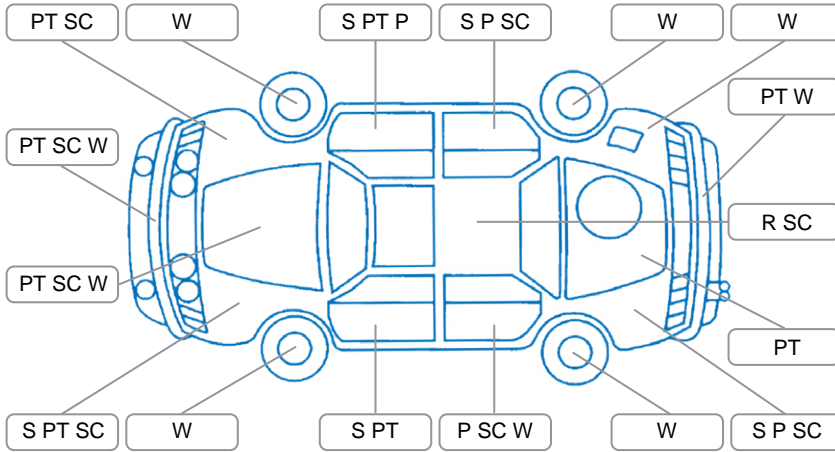

Report ID:	28,107,480	Version:	1
Created:	11 Apr 2026		

Make:	Subaru	Model:	Legacy
Body Style:	Wagon	Year:	2006
Rego No.:	DPY840	Rego Expiry:	19 Jun 2026
WoF Expiry:	10 Dec 2026	Odometer:	271,708 Kms
Good No.:	28107480	VIN:	JF1BPEKU57G049878
Next Service:	278,000 Kms	Service History:	Yes

**Key**

S = Scratch    R = Rust    C = Crack    \* = Decals    W = Significant scuffs  
 D = Dent    PT = Paint defect    P = Pin dent    SC = Stone Chips

Note: some defects and blemishes may not be displayed in the diagram

**Body Inspection Comments**

- Rear bumper paint peeling
- Windscreen seals coming undone from bottom
- Tailgate release handle can get stuck on open
- Bonnet and front/rear bumpers paint fading

Conditions During Body Inspection	Dry
-----------------------------------	-----

**Under Carriage and Under Bonnet Inspection Comments**

Engine oil seep

**Interior Comments**

Seats:	Average
Carpets:	Rip on driver's side, otherwise good
Panels:	Good
Dashboard:	Average

**General Comments**