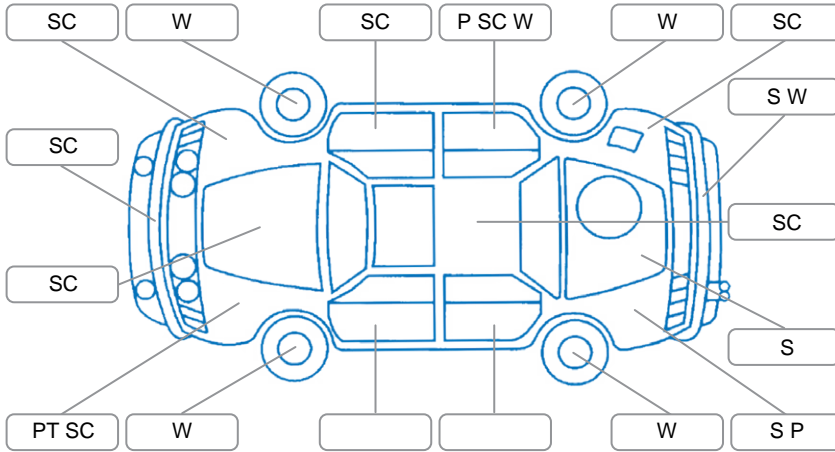

Report ID:	28,107,467	Version:	1
Created:	12 Apr 2026		

Make:	Mitsubishi	Model:	Outlander
Body Style:	Wagon	Year:	2007
Rego No.:	LNL964	Rego Expiry:	26 Jan 2027
WoF Expiry:	24 Apr 2027	Odometer:	161,127 Kms
Good No.:	28107467	VIN:	7AT0CJ3MX18104566
Next Service:	171,000	Service History:	No

Key

S = Scratch R = Rust C = Crack * = Decals W = Significant scuffs
 D = Dent PT = Paint defect P = Pin dent SC = Stone Chips

Note: some defects and blemishes may not be displayed in the diagram

Body Inspection Comments

Conditions During Body Inspection: Dry

Under Carriage and Under Bonnet Inspection Comments

Interior Comments

Seats:	Average
Carpets:	Average
Panels:	Average
Dashboard:	Good

General Comments

4WD

Road Conditions During Test Drive	Dry	
Engine Timing Mechanism	Timing Chain	
Evidence of Cam Belt Replacement	<input type="checkbox"/> Yes <input type="checkbox"/> No	Kms
Inspected by:	Ryan Scott	
Published by:	Ryan Stanley	
Inspection Date:	09 Apr 2026	