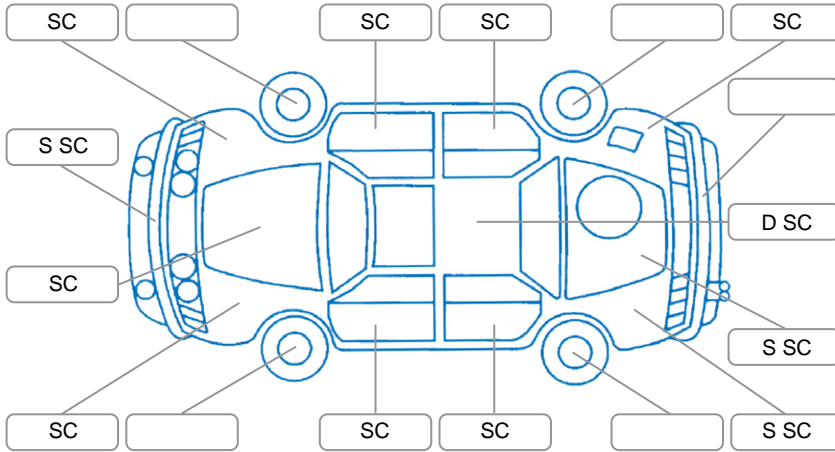

Report ID:	28,107,422	Version:	4
Created:	21 Apr 2026		

Make:	Ford	Model:	Ranger
Body Style:	Utility	Year:	2021
Rego No.:	NSU467	Rego Expiry:	31 Aug 2026
WoF Expiry:	28 Apr 2027	Odometer:	167,000 Kms
Good No.:	28107422	VIN:	MNAUMFF60MW166580
Next Service:	175,665 Kms	Service History:	Yes

**Key**

S = Scratch    R = Rust    C = Crack    \* = Decals    W = Significant scuffs  
 D = Dent    PT = Paint defect    P = Pin dent    SC = Stone Chips

Note: some defects and blemishes may not be displayed in the diagram