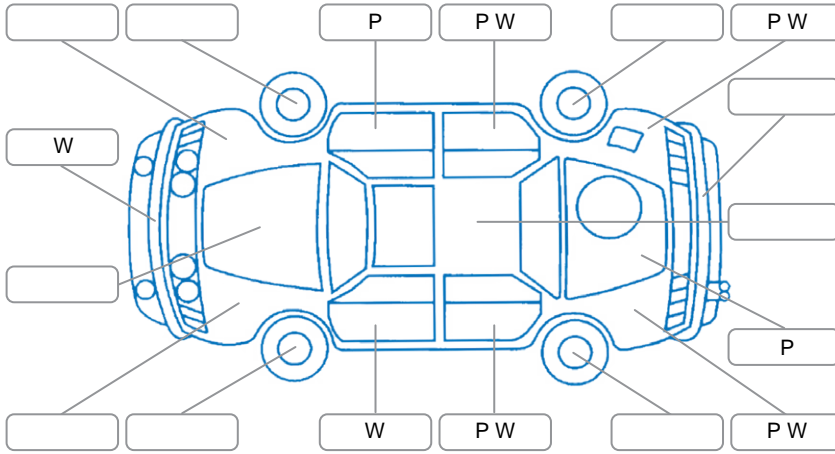

Report ID:	28,107,065	Version:	3
Created:	09 Apr 2026		

Make:	KIA	Model:	Sorento
Body Style:	SUV	Year:	2022
Rego No.:	PHC947	Rego Expiry:	16 Jun 2026
WoF Expiry:	23 Apr 2027	Odometer:	112,462 Kms
Good No.:	28107065	VIN:	KNARH81GMN5110395
Next Service:	120,000	Service History:	Yes

Key

S = Scratch R = Rust C = Crack * = Decals W = Significant scuffs
 D = Dent PT = Paint defect P = Pin dent SC = Stone Chips

Note: some defects and blemishes may not be displayed in the diagram

Body Inspection Comments

Conditions During Body Inspection	Dry
-----------------------------------	-----

Under Carriage and Under Bonnet Inspection Comments

Oil seepage (requires further investigation)

Interior Comments

Seats:	Good
Carpets:	Good
Panels:	Good
Dashboard:	Good