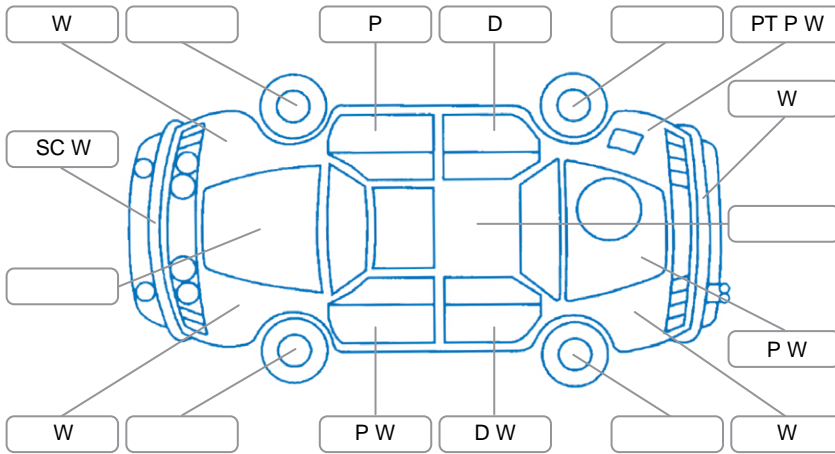

Key
 S = Scratch R = Rust C = Crack * = Decals W = Significant scuffs
 D = Dent PT = Paint defect P = Pin dent SC = Stone Chips

Note: some defects and blemishes may not be displayed in the diagram

Body Inspection Comments

Windscreen stone chip in CVA

Conditions During Body Inspection

Dry

Under Carriage and Under Bonnet Inspection Comments

Interior Comments

Seats:	Good
Carpets:	Good
Panels:	Good
Dashboard:	Good

General Comments