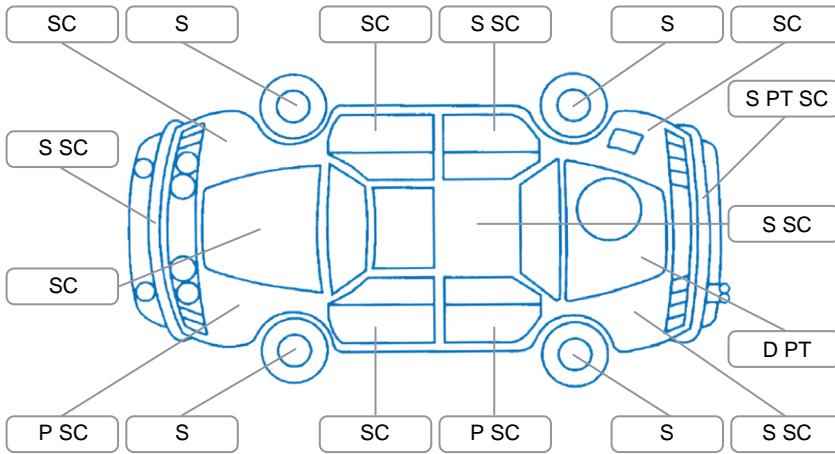

Report ID:	28,107,031	Version:	1
Created:	09 Apr 2026		

Make:	Mercedes-Benz	Model:	C-Class
Body Style:	Sedan	Year:	2012
Rego No.:	GEW448	Rego Expiry:	20 Apr 2026
WoF Expiry:	04 Feb 2026	Odometer:	212,286 Kms
Good No.:	28107031	VIN:	WDD2040552A649102
Next Service:	200,000 Kms	Service History:	No

Key
 S = Scratch R = Rust C = Crack * = Decals W = Significant scuffs
 D = Dent PT = Paint defect P = Pin dent SC = Stone Chips

Note: some defects and blemishes may not be displayed in the diagram

Body Inspection Comments

One front bumper sensor missing.
 Stone chip in windscreen.

Conditions During Body Inspection Dry

Under Carriage and Under Bonnet Inspection Comments

Interior Comments

Seats:	Good
Carpets:	Good
Panels:	Good
Dashboard:	Good

General Comments

LH headlight fail.
 LH taillight fail.
 Only water in coolant system.

Road Conditions During Test Drive	Dry
Engine Timing Mechanism	Timing Chain
Evidence of Cam Belt Replacement	<input type="checkbox"/> Yes <input type="checkbox"/> No Kms