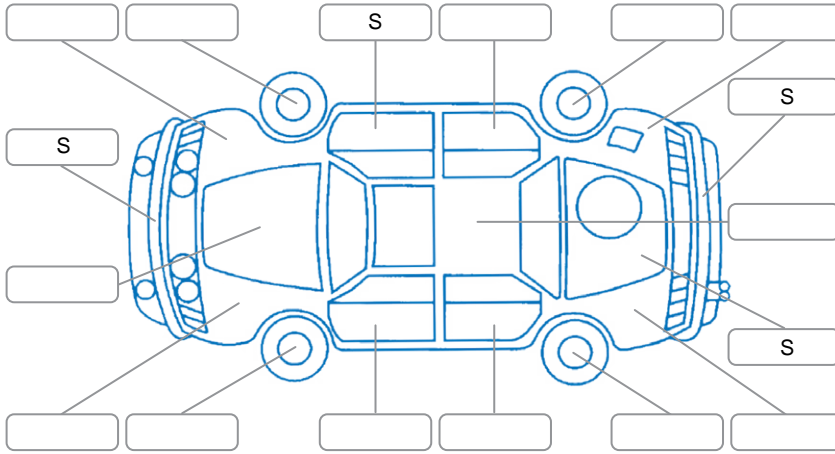

Report ID:	28,107,012	Version:	1
Created:	09 May 2026		

Make:	Toyota	Model:	Aqua
Body Style:	Hatchback	Year:	2015
Rego No.:		Rego Expiry:	
WoF Expiry:	01 May 2027	Odometer:	107,364 Kms
Good No.:	28107012	VIN:	7AT0H65YX26411081
Next Service:	117300	Service History:	No

Key

S = Scratch R = Rust C = Crack * = Decals W = Significant scuffs
 D = Dent PT = Paint defect P = Pin dent SC = Stone Chips

Note: some defects and blemishes may not be displayed in the diagram

Body Inspection Comments

Conditions During Body Inspection

Under Carriage and Under Bonnet Inspection Comments

Interior Comments

Seats:	Good
Carpets:	Good
Panels:	Good
Dashboard:	Good

General Comments

Road Conditions During Test Drive	Dry		
Engine Timing Mechanism	Timing Chain		
Evidence of Cam Belt Replacement	<input type="checkbox"/> Yes	<input type="checkbox"/> No	Kms
Inspected by:	Curshey Accad		
Published by:	Curshey Accad		
Inspection Date:	09 May 2026		