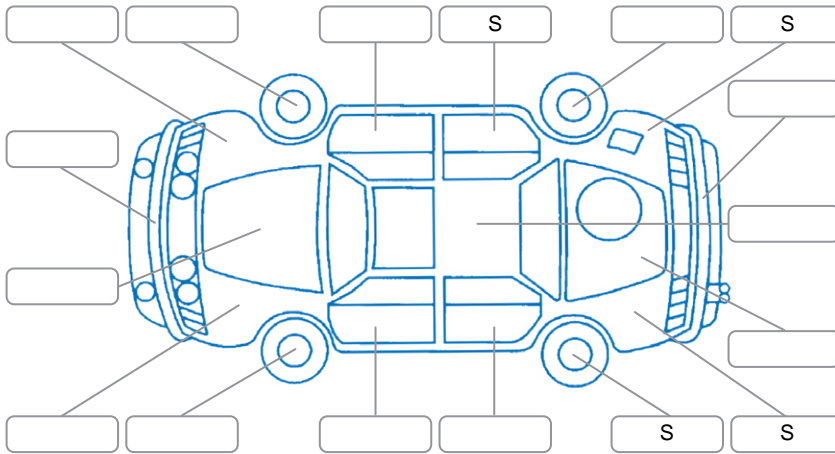

Report ID:	28,106,996	Version:	1
Created:	08 May 2026		

Make:	Subaru	Model:	Impreza
Body Style:	Hatchback	Year:	2017
Rego No.:		Rego Expiry:	
WoF Expiry:	30 Apr 2027	Odometer:	72,999 Kms
Good No.:	28106996	VIN:	7AT0GF09X26008404
Next Service:	83000	Service History:	No

**Key**  
 S = Scratch    R = Rust    C = Crack    \* = Decals    W = Significant scuffs  
 D = Dent    PT = Paint defect    P = Pin dent    SC = Stone Chips

Note: some defects and blemishes may not be displayed in the diagram