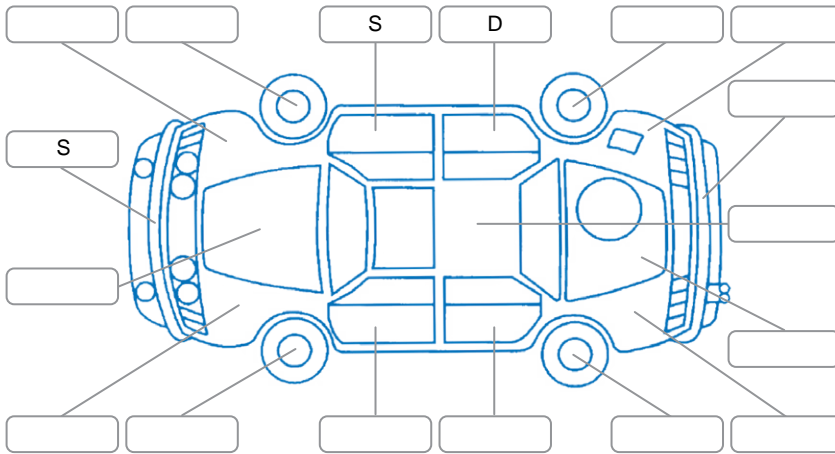

Key

S = Scratch R = Rust C = Crack * = Decals W = Significant scuffs
 D = Dent PT = Paint defect P = Pin dent SC = Stone Chips

Note: some defects and blemishes may not be displayed in the diagram

Body Inspection Comments

Windscreen stone chip outside cva,

Conditions During Body Inspection

Under Carriage and Under Bonnet Inspection Comments

Interior Comments

Seats:	Good
Carpets:	Good
Panels:	Good
Dashboard:	Good

General Comments