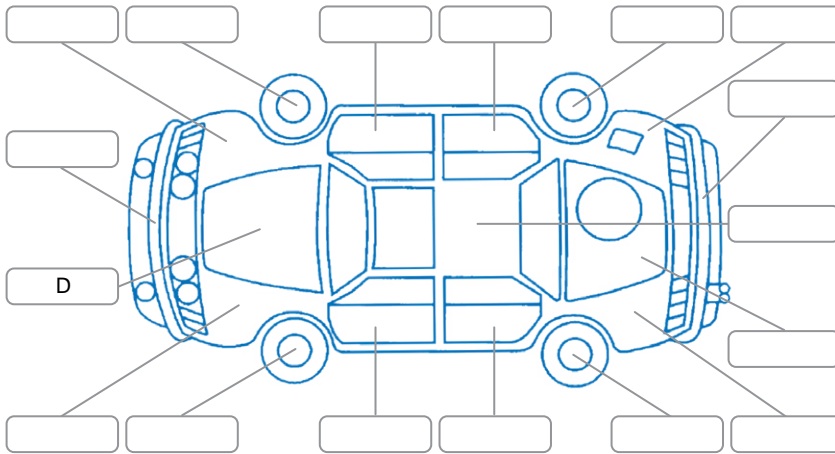

Report ID:	28,106,931	Version:	2
Created:	19 May 2026		

Make:	Toyota	Model:	Corolla
Body Style:	Wagon	Year:	2019
Rego No.:		Rego Expiry:	
WoF Expiry:	22 Apr 2027	Odometer:	48,782 Kms
Good No.:	28106931	VIN:	7AT0H607X26001966
Next Service:	59,000 kms	Service History:	No

Key
 S = Scratch R = Rust C = Crack * = Decals W = Significant scuffs
 D = Dent PT = Paint defect P = Pin dent SC = Stone Chips

Note: some defects and blemishes may not be displayed in the diagram

Body Inspection Comments

Conditions During Body Inspection: Dry

Under Carriage and Under Bonnet Inspection Comments

Interior Comments

Seats:	Good
Carpets:	Good
Panels:	Good
Dashboard:	Good

General Comments

Road Conditions During Test Drive	Dry		
Engine Timing Mechanism	Timing Chain		
Evidence of Cam Belt Replacement	<input type="checkbox"/> Yes	<input type="checkbox"/> No	Kms
Inspected by:	Marlon Espena		
Published by:	Marcel Elia		
Inspection Date:	13 May 2026		