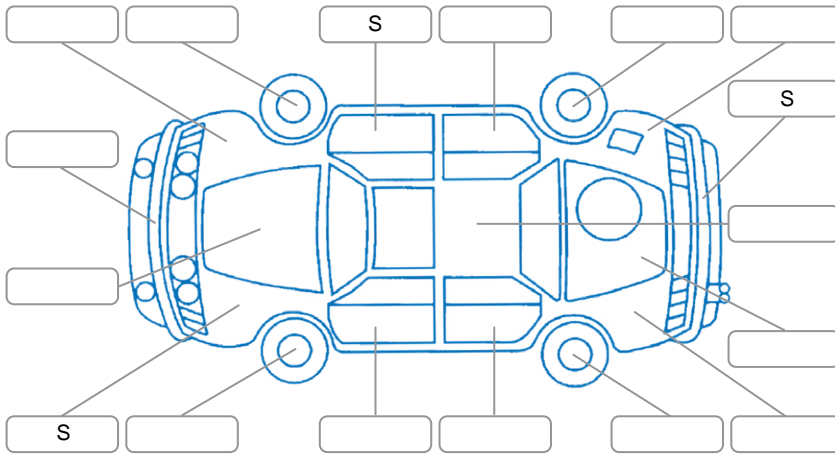

Report ID:	28,106,920	Version:	2
Created:	14 May 2026		

Make:	Toyota	Model:	Aqua
Body Style:	Hatchback	Year:	2015
Rego No.:		Rego Expiry:	
WoF Expiry:	20 Apr 2027	Odometer:	74,385 Kms
Good No.:	28106920	VIN:	7AT0H65YX26446084
Next Service:	84377	Service History:	No

**Key**  
 S = Scratch    R = Rust    C = Crack    \* = Decals    W = Significant scuffs  
 D = Dent    PT = Paint defect    P = Pin dent    SC = Stone Chips

Note: some defects and blemishes may not be displayed in the diagram