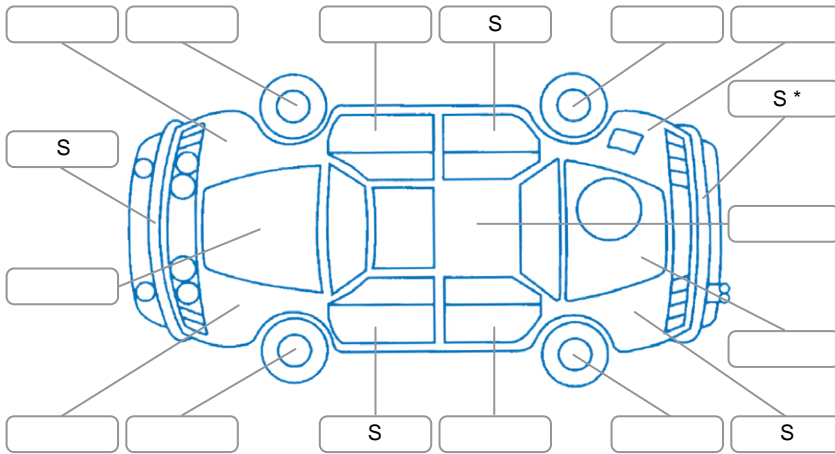

Report ID:	28,106,912	Version:	1
Created:	03 May 2026		

Make:	Toyota	Model:	Aqua
Body Style:	Hatchback	Year:	2017
Rego No.:		Rego Expiry:	
WoF Expiry:	22 Apr 2027	Odometer:	85,049 Kms
Good No.:	28106912	VIN:	
Next Service:	95000	Service History:	No

**Key**  
 S = Scratch    R = Rust    C = Crack    \* = Decals    W = Significant scuffs  
 D = Dent    PT = Paint defect    P = Pin dent    SC = Stone Chips

Note: some defects and blemishes may not be displayed in the diagram