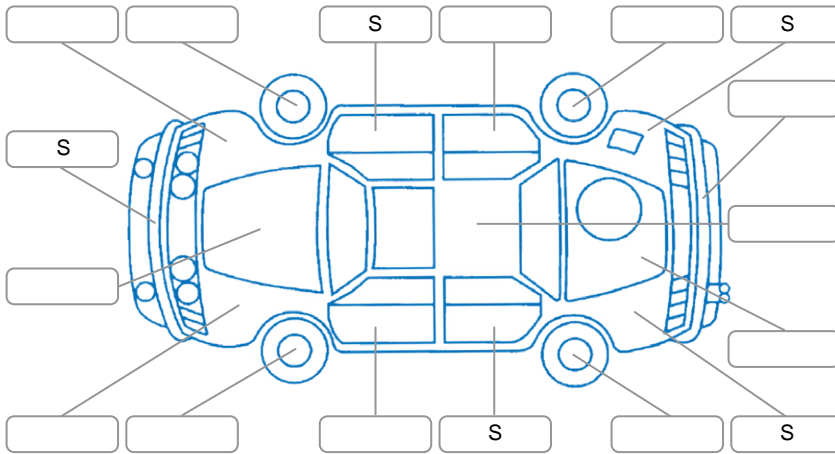

Report ID:	28,106,851	Version:	1
Created:	04 May 2026		

Make:	Honda	Model:	Vezel
Body Style:	Hatchback	Year:	2017
Rego No.:		Rego Expiry:	
WoF Expiry:	23 Apr 2027	Odometer:	34,882 Kms
Good No.:	28106851	VIN:	7AT08GDHX26232571
Next Service:	45,000 Kms	Service History:	Yes

Key
 S = Scratch R = Rust C = Crack * = Decals W = Significant scuffs
 D = Dent PT = Paint defect P = Pin dent SC = Stone Chips

Note: some defects and blemishes may not be displayed in the diagram

Body Inspection Comments