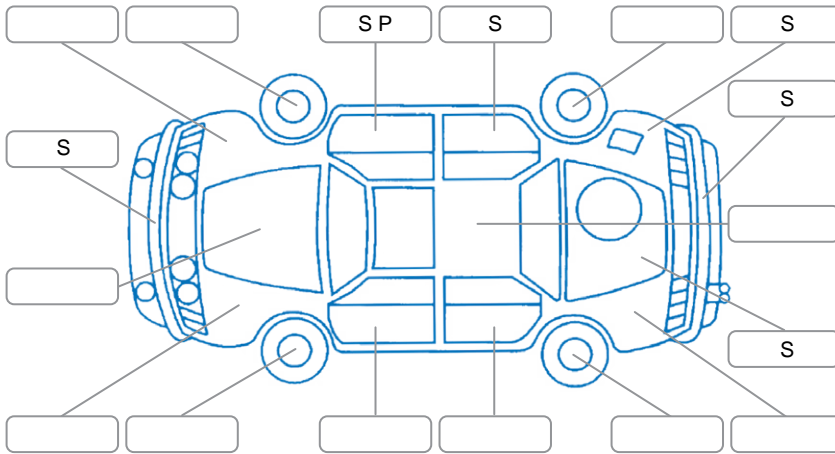

Report ID:	28,106,833	Version:	1
Created:	04 May 2026		

Make:	Toyota	Model:	Sienta
Body Style:		Year:	2016
Rego No.:		Rego Expiry:	
WoF Expiry:	23 Apr 2027	Odometer:	116,005 Kms
Good No.:	28106833	VIN:	
Next Service:	126000	Service History:	No

Key
 S = Scratch R = Rust C = Crack * = Decals W = Significant scuffs
 D = Dent PT = Paint defect P = Pin dent SC = Stone Chips

Note: some defects and blemishes may not be displayed in the diagram

Body Inspection Comments

Conditions During Body Inspection

Under Carriage and Under Bonnet Inspection Comments

Interior Comments

Seats:	Good
Carpets:	driver side torn ,
Panels:	Good
Dashboard:	Good

General Comments

Road Conditions During Test Drive	Dry
Engine Timing Mechanism	Timing Chain
Evidence of Cam Belt Replacement	<input type="checkbox"/> Yes <input type="checkbox"/> No Kms
Inspected by:	Curshey Accad
Published by:	Curshey Accad
Inspection Date:	04 May 2026