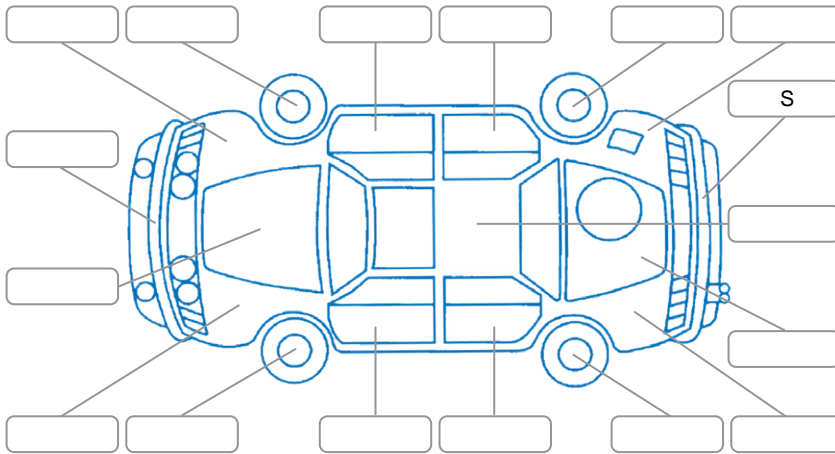

Report ID:	28,106,822	Version:	2
Created:	10 May 2026		

Make:	Toyota	Model:	Corolla
Body Style:	Wagon	Year:	2013
Rego No.:		Rego Expiry:	
WoF Expiry:	01 May 2027	Odometer:	120,760 Kms
Good No.:	28106822	VIN:	7AT0H607X26010332
Next Service:	131,000 kms	Service History:	No

**Key**  
 S = Scratch    R = Rust    C = Crack    \* = Decals    W = Significant scuffs  
 D = Dent    PT = Paint defect    P = Pin dent    SC = Stone Chips

Note: some defects and blemishes may not be displayed in the diagram

### Body Inspection Comments

Both rear and r front tyre cracked

Conditions During Body Inspection    Dry