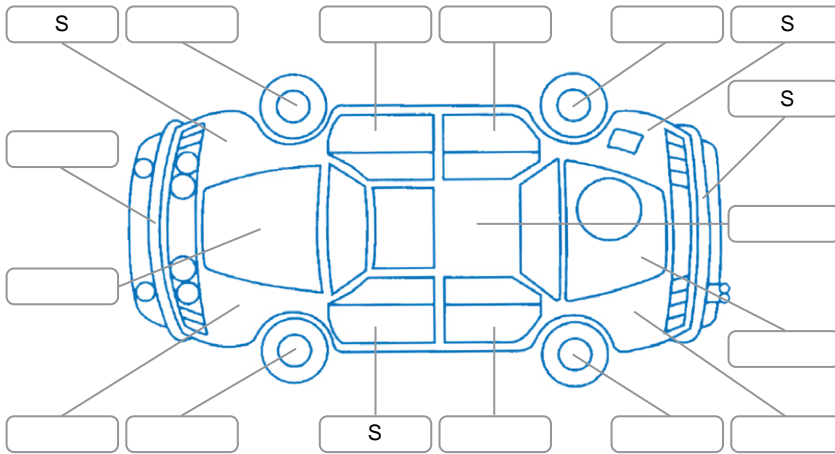

Report ID:	28,106,814	Version:	1
Created:	03 May 2026		

Make:	Toyota	Model:	Aqua
Body Style:	Hatchback	Year:	2015
Rego No.:		Rego Expiry:	
WoF Expiry:	28 Apr 2027	Odometer:	109,792 Kms
Good No.:	28106814	VIN:	
Next Service:	117000	Service History:	No

Key
 S = Scratch R = Rust C = Crack * = Decals W = Significant scuffs
 D = Dent PT = Paint defect P = Pin dent SC = Stone Chips

Note: some defects and blemishes may not be displayed in the diagram

Body Inspection Comments

Conditions During Body Inspection

Under Carriage and Under Bonnet Inspection Comments

Interior Comments

Seats:	Good
Carpets:	driver side torn,
Panels:	Good
Dashboard:	Good

General Comments

Road Conditions During Test Drive	Dry
Engine Timing Mechanism	Timing Chain
Evidence of Cam Belt Replacement	<input type="checkbox"/> Yes <input type="checkbox"/> No Kms
Inspected by:	Curshey Accad
Published by:	Curshey Accad
Inspection Date:	03 May 2026