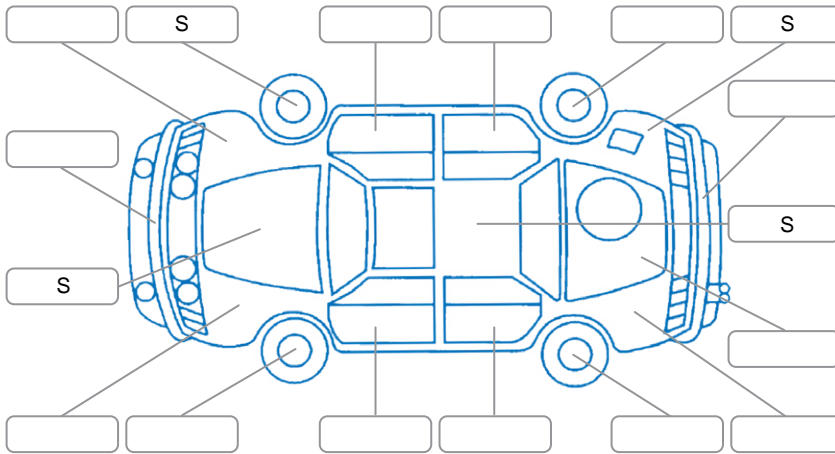

Report ID:	28,106,776	Version:	2
Created:	09 Jun 2026		

Make:	Subaru	Model:	Levorg
Body Style:	Wagon	Year:	2018
Rego No.:		Rego Expiry:	
WoF Expiry:	19 May 2027	Odometer:	99,498 Kms
Good No.:	28106776	VIN:	7AT0GF22X26113599
Next Service:	110000	Service History:	No

Key
 S = Scratch R = Rust C = Crack * = Decals W = Significant scuffs
 D = Dent PT = Paint defect P = Pin dent SC = Stone Chips

Note: some defects and blemishes may not be displayed in the diagram

Body Inspection Comments

Conditions During Body Inspection

Under Carriage and Under Bonnet Inspection Comments

Interior Comments

Seats:	Good
Carpets:	Good
Panels:	Good
Dashboard:	Good

General Comments

Road Conditions During Test Drive	Wet	
Engine Timing Mechanism	Timing Chain	
Evidence of Cam Belt Replacement	<input type="checkbox"/> Yes <input type="checkbox"/> No	Kms
Inspected by:	Curshey Accad	
Published by:	Harry Clark	
Inspection Date:	07 Jun 2026	