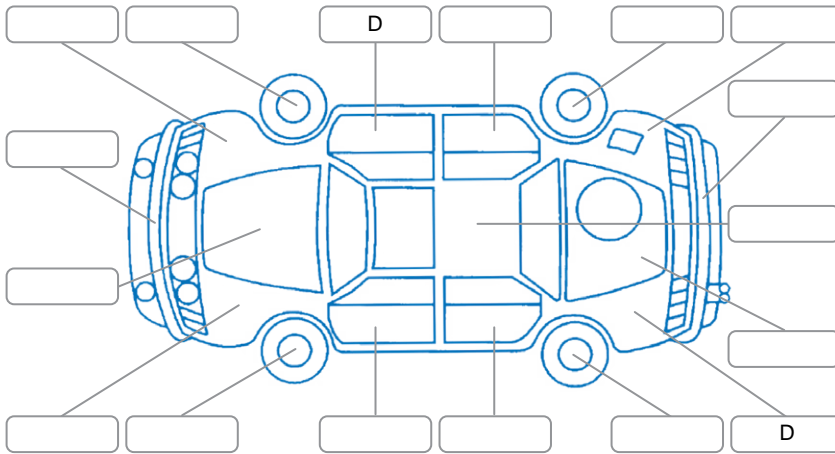

Report ID:	28,106,769	Version:	2
Created:	20 May 2026		

Make:	Nissan	Model:	X-Trail
Body Style:	Wagon	Year:	2015
Rego No.:		Rego Expiry:	
WoF Expiry:	21 Apr 2027	Odometer:	96,432 Kms
Good No.:	28106769	VIN:	7AT0DH6LX26503086
Next Service:	106430 kms	Service History:	No

**Key**  
 S = Scratch    R = Rust    C = Crack    \* = Decals    W = Significant scuffs  
 D = Dent    PT = Paint defect    P = Pin dent    SC = Stone Chips

Note: some defects and blemishes may not be displayed in the diagram

### Body Inspection Comments

Right rear door seal torn.

Conditions During Body Inspection    Wet