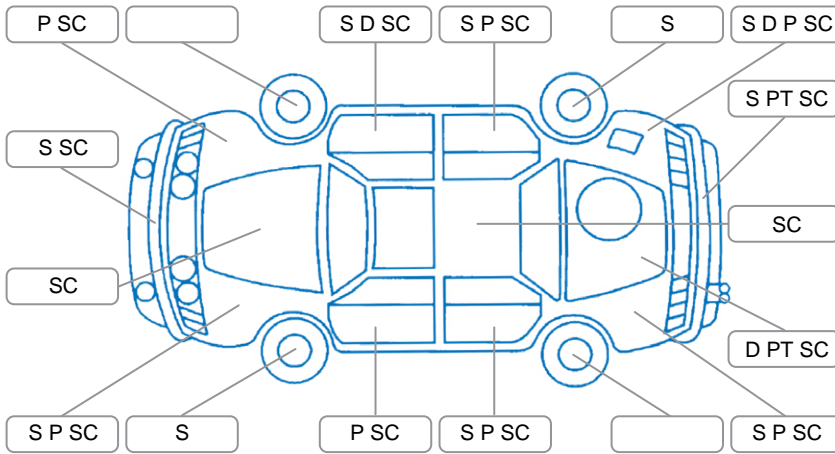

Report ID:	28,106,657	Version:	3
Created:	22 Apr 2026		

Make:	Mitsubishi	Model:	Colt
Body Style:	Hatchback	Year:	2005
Rego No.:	EKJ193	Rego Expiry:	05 Sep 2026
WoF Expiry:	04 Mar 2027	Odometer:	156,265 Kms
Good No.:	28106657	VIN:	7A8CJ0X0708204535
Next Service:	165,400 Kms	Service History:	No

Key

S = Scratch R = Rust C = Crack * = Decals W = Significant scuffs
 D = Dent PT = Paint defect P = Pin dent SC = Stone Chips

Note: some defects and blemishes may not be displayed in the diagram

Body Inspection Comments

- FL door seal torn.
- Stonechip in windscreen.
- Tailgate badge missing letters.

Conditions During Body Inspection Dry

Under Carriage and Under Bonnet Inspection Comments

Interior Comments

Seats:	Good
Carpets:	Good, some wear in drivers footwell.
Panels:	Average
Dashboard:	Good