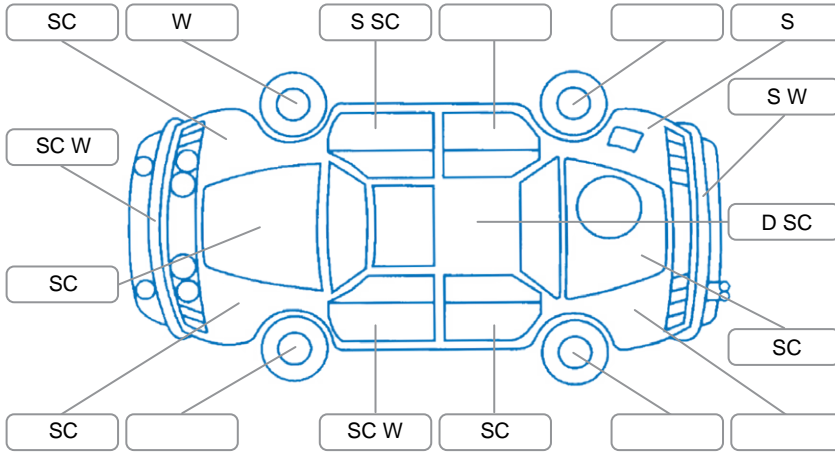

Report ID:	28,106,619	Version:	1
Created:	09 Apr 2026		

Make:	Volkswagen	Model:	Polo
Body Style:	Hatchback	Year:	2010
Rego No.:	PAH403	Rego Expiry:	18 Jul 2026
WoF Expiry:	11 Dec 2026	Odometer:	105,177 Kms
Good No.:	28106619	VIN:	WVWZZZ6RZAU016090
Next Service:	Overdue	Service History:	No

Key
 S = Scratch R = Rust C = Crack * = Decals W = Significant scuffs
 D = Dent PT = Paint defect P = Pin dent SC = Stone Chips

Note: some defects and blemishes may not be displayed in the diagram

Body Inspection Comments

Conditions During Body Inspection

Under Carriage and Under Bonnet Inspection Comments

Underbody surface rust

Interior Comments

Seats:	Good
Carpets:	Good
Panels:	Good
Dashboard:	Good

General Comments

Road Conditions During Test Drive	Dry		
Engine Timing Mechanism	Timing Chain		
Evidence of Cam Belt Replacement	<input type="checkbox"/> Yes	<input type="checkbox"/> No	Kms
Inspected by:	Jaden Jenkins		
Published by:	Jaden Jenkins		
Inspection Date:	09 Apr 2026		